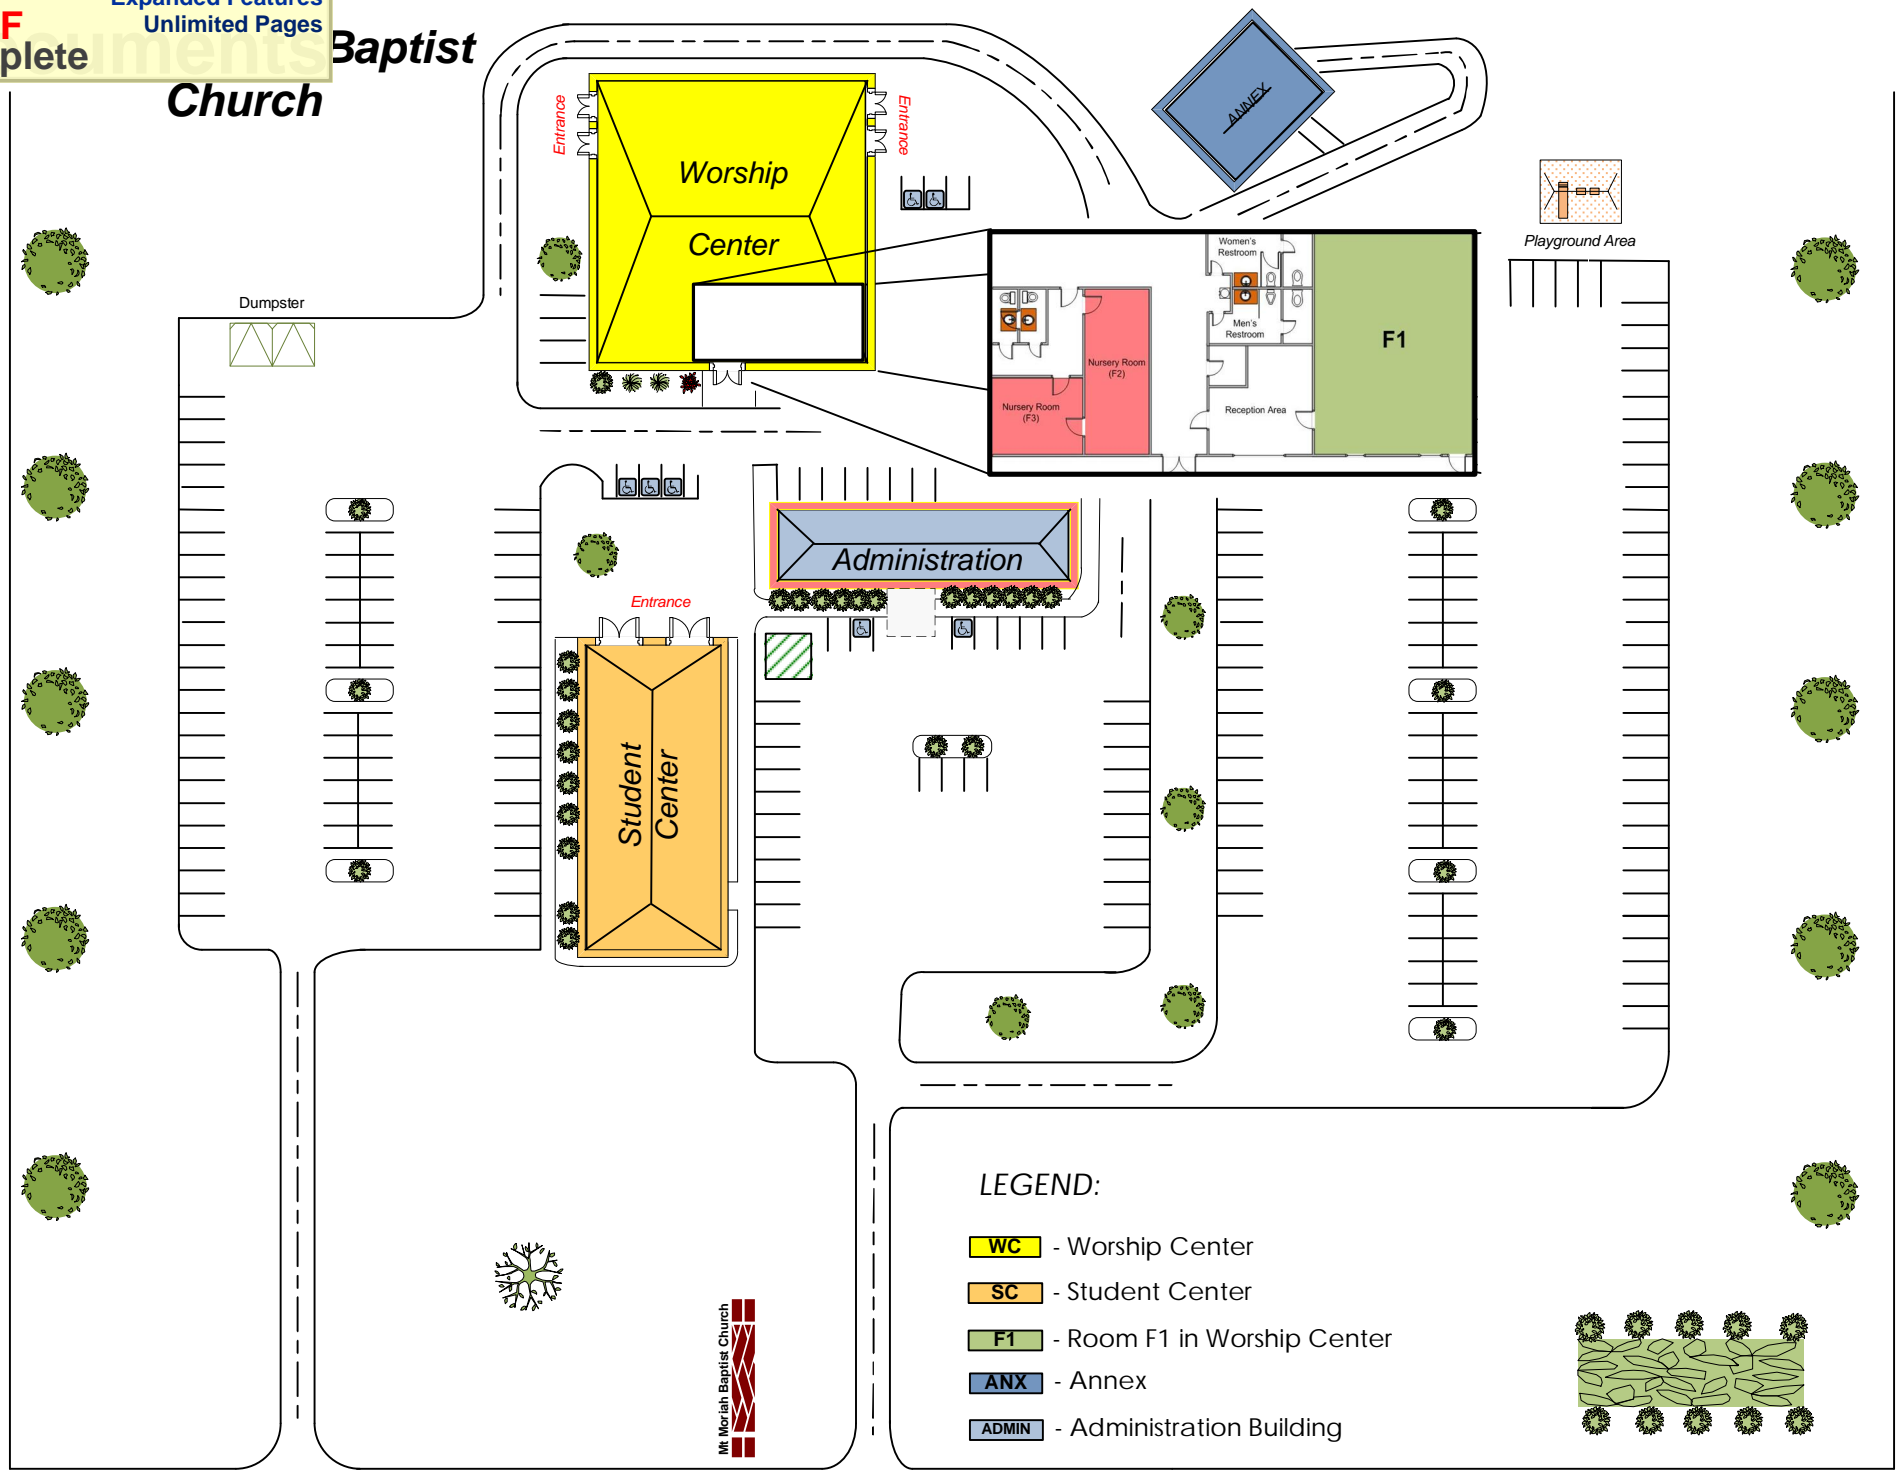

Mount Moriah Baptist Church

- LEGEND:**
- WC - Worship Center
 - SC - Student Center
 - F1 - Room F1 in Worship Center
 - ANX - Annex
 - ADMIN - Administration Building

Brockett Rd
 From Lawrenceville Hwy

Brockett Rd
 From Hwy 78

Mt. Moriah Baptist Church